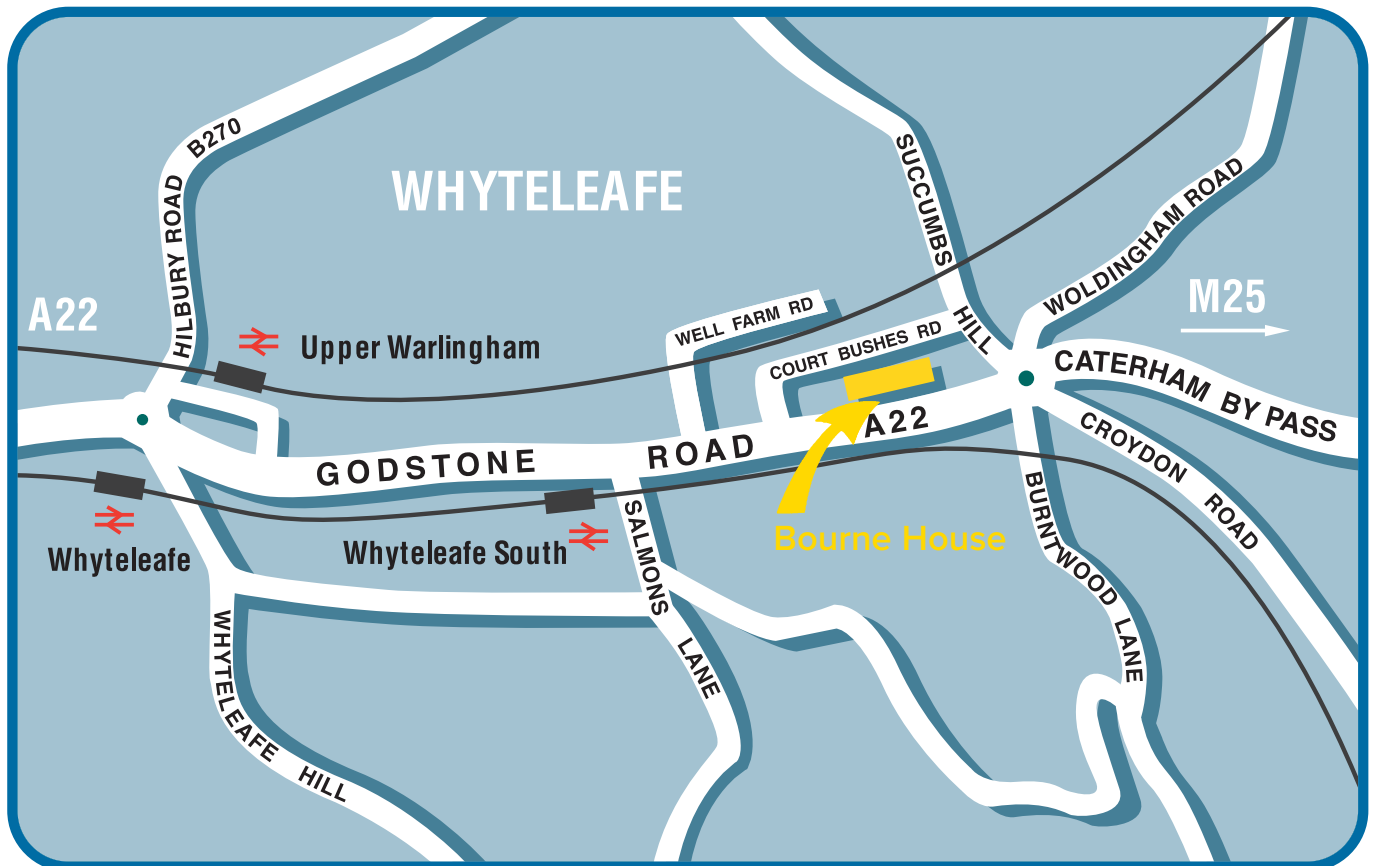

# Directions to Bourne House

## ● From the South

- From the M25 leave at Junction 6
- Take the North bound exit of the A22, signposted Croydon/London
- Straight through the set of traffic lights
- Take 3rd exit off the roundabout, A22 signposted Croydon/London
- Bourne House is approx. 150 yards on the right hand side
- Press the reception button on the main gate during office hours

## ● From the North

- Head out of London on the A22
- Pass through Purley, keeping on the A22 signposted to East Grinstead
- Second exit on the mini roundabout into Whyteleafe
- Bourne House is situated about 2 miles on the left hand side
- Press the reception button on the main gate during office hours

Bourne House is only minutes from Junction 6 M25