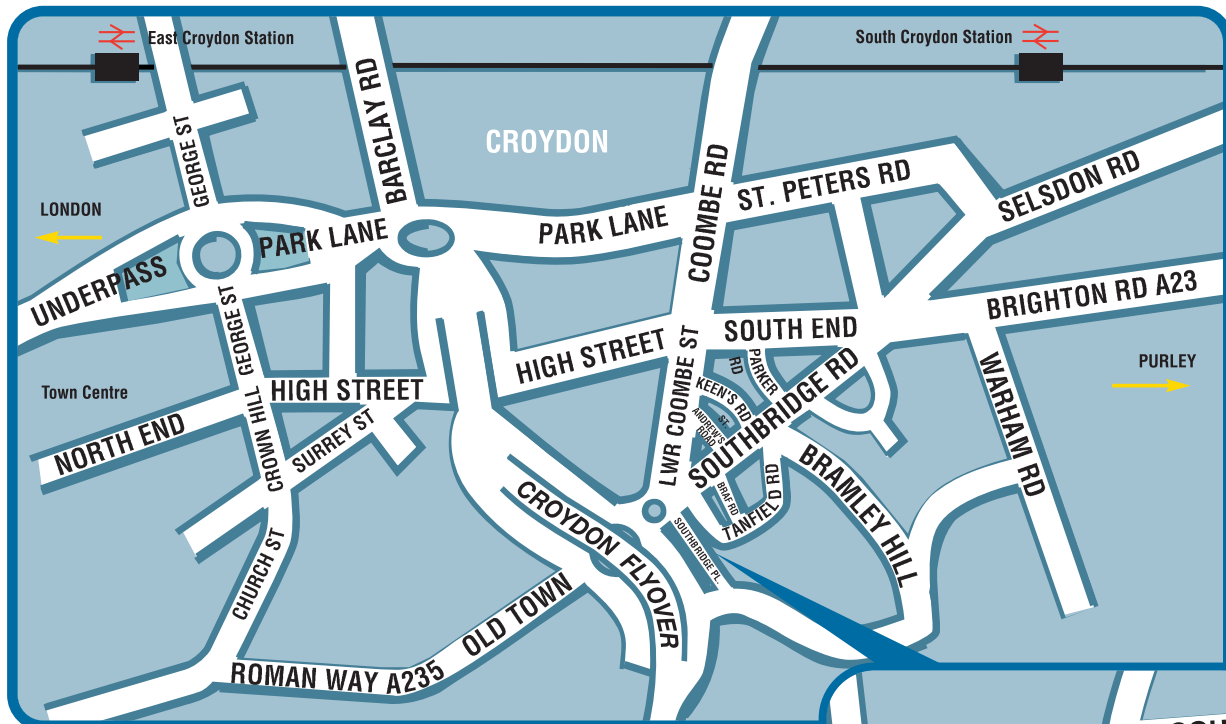

Directions to Southbridge House

Dexter
SERVICED OFFICES

● From the South

- From Purley head north onto the A23 – Purley Way
- Turn right onto the A232
- Continue straight ahead onto slip road
- Continue straight ahead onto Duppas Hill Lane
- At the roundabout, take the fourth exit onto Davenant Road
- Turn left into The Waldrons
- Turn Left onto Southbridge Place
- Southbridge House will be on your right hand side

● From the North

- Head south onto the A23 to Croydon
- Turn left onto the A235 London Road
- Turn right onto Dennett Road
- Turn left onto Handcroft Road
- Turn right onto A213 Sumner Road
- Turn left onto A236 Mitcham Road
- At the roundabout, take the third exit onto Davenant Road
- Turn left into The Waldrons
- Turn Left onto Southbridge Place
- Southbridge House will be on your right hand side

Southbridge House & Rathbone Square are minutes from Central Croydon